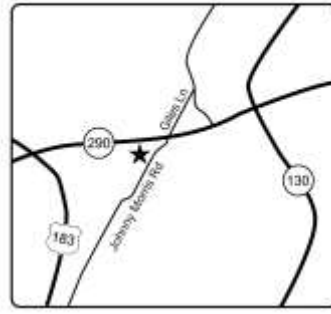

# TEXAS

Cardlock with Dyed Diesel Locations

## 13 Texas Locations with Dyed Diesel at the Pump

- Arlington—3100 Dalworth Ave.
- Austin—4906 Burleson Rd.
- Austin—9000 Johnny Morris Rd.
- Cleburne—1101 S Main St.
- Dallas—1920 N Westmoreland Rd.
- Dallas—W Ledbetter Dr.
- Dell City—401 S Main St.
- Euless—1201 Royal Pkwy.
- E. Fort Worth—7350 Sand St.
- Houston—227 McCarty
- Pecos—1233 Oil Mill Rd.
- Pflugerville—1701 Grand Avenue Pkwy.
- San Antonio—5223 Tex-Con Rd.

**Austin**  
9000 Johnny Morris Rd  
M-F 6AM-6PM  
Sat 6AM-12PM

**Cleburne**  
1101 S Main St

**Dallas**  
1920 N Westmoreland

**Dallas**  
4224 W Ledbetter Dr

**Dell City**  
401 S Main St

**Euless**  
1201 Royal Pkwy