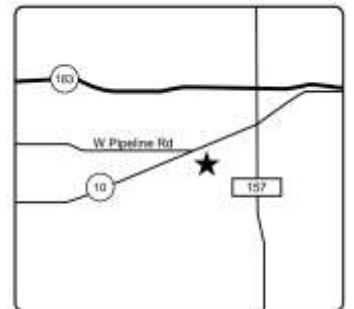

Euless
1201 Royal Pkwy