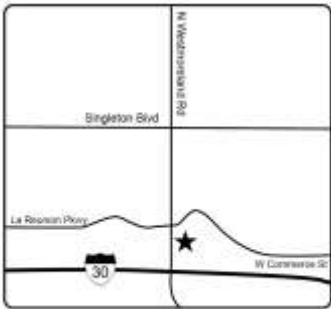

# TEXAS

Cardlock with Dyed Diesel Locations

## 13 Texas Locations with Dyed Diesel at the Pump

- Arlington—3100 Dalworth Ave.
- Austin—4906 Burleson Rd.
- Austin—9000 Johnny Morris Rd.
- Cleburne—1101 S Main St.
- Dallas—1920 N Westmoreland Rd.
- Dallas—W Ledbetter Dr.
- Dell City—401 S Main St.
- Euless—1201 Royal Pkwy.
- E. Fort Worth—7350 Sand St.
- Houston—227 McCarty
- Pecos—1233 Oil Mill Rd.
- Pflugerville—1701 Grand Avenue Pkwy.
- San Antonio—5223 Tex-Con Rd.

**Austin**  
9000 Johnny Morris Rd  
M-F 6AM-6PM  
Sat 6AM-12PM

**Cleburne**  
1101 S Main St

**Dallas**  
1920 N Westmoreland

**Dallas**  
4224 W Ledbetter Dr

**Dell City**  
401 S Main St

**Euless**  
1201 Royal Pkwy

**Fort Worth**  
7350 Sand St

**Houston**  
227 McCarty

**Pecos**  
1233 Oil Mill Rd

**Pflugerville**  
1701 Grand Avenue Pkwy

**San Antonio**  
5223 Tex-Con Rd