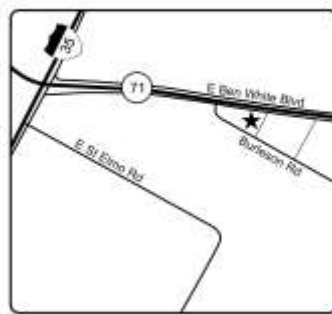

Austin
4906 Burleson Rd
M-F 6AM-6PM
Sat 6AM-12PM