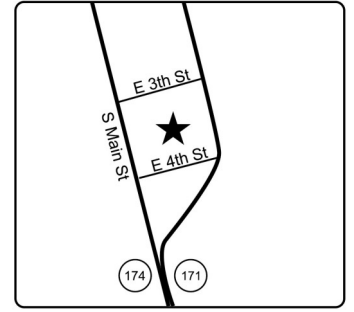

## 15 Texas Locations with Dyed Diesel at the Pump

- Arlington—3100 Dalworth Ave.
- Austin—4906 Burleson Rd.
- Austin—9000 Johnny Morris Rd.
- Cleburne—1101 S Main St.
- Dallas—1920 N Westmoreland Rd.
- Dallas—W Ledbetter Dr.
- Dell City—401 S Main St.
- Euless—1201 Royal Pkwy.
- E. Fort Worth—7350 Sand St.
- N. Fort Worth—3701 N. Sylvania
- Garland—3526 Security
- Houston—227 McCarty
- Pecos—1233 Oil Mill Rd.
- Pflugerville—1701 Grand Avenue Pkwy.
- San Antonio—5223 Tex-Con Rd.

**Austin**  
**9000 Johnny Morris Rd**  
M-F 6AM-6PM  
Sat 6AM-12PM

**Cleburne**  
**1101 S Main St**

**Dallas**  
**1920 N Westmoreland**

**Dallas**  
**4224 W Ledbetter Dr**

**Dell City**  
**401 S Main St**