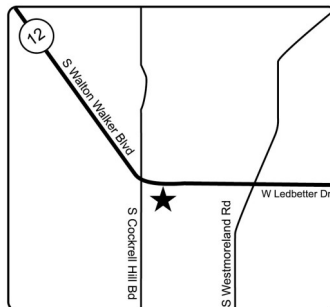

## 15 Texas Locations with Dyed Diesel at the Pump

- Arlington—3100 Dalworth Ave.
- Austin—4906 Burleson Rd.
- Austin—9000 Johnny Morris Rd.
- Cleburne—1101 S Main St.
- Dallas—1920 N Westmoreland Rd.
- Dallas—W Ledbetter Dr.
- Dell City—401 S Main St.
- Euless—1201 Royal Pkwy.
- E. Fort Worth—7350 Sand St.
- N. Fort Worth—3701 N. Sylvania
- Garland—3526 Security
- Houston—227 McCarty
- Pecos—1233 Oil Mill Rd.
- Pflugerville—1701 Grand Avenue Pkwy.
- San Antonio—5223 Tex-Con Rd.

**Austin**  
**9000 Johnny Morris Rd**  
M-F 6AM-6PM  
Sat 6AM-12PM

**Cleburne**  
**1101 S Main St**

**Dallas**  
**1920 N Westmoreland**

**Dallas**  
**4224 W Ledbetter Dr**

**Dell City**  
**401 S Main St**