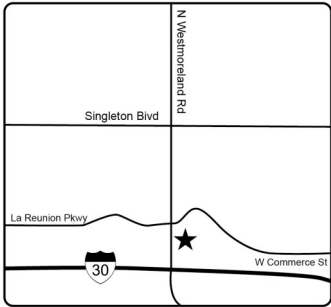

Dallas
1920 N Westmoreland