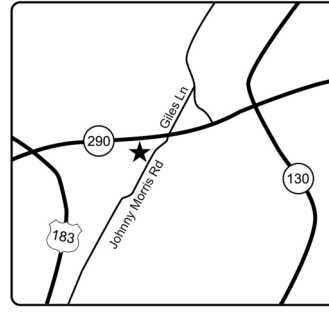

Austin
9000 Johnny Morris Rd
M-F 6AM-6PM
Sat 6AM-12PM