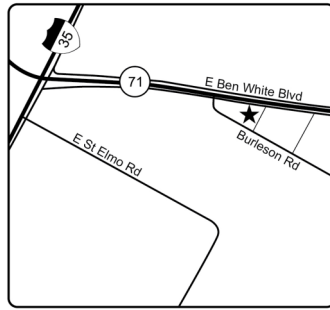

Austin
4906 Burlison Rd
M-F 6AM-6PM
Sat 6AM-12PM