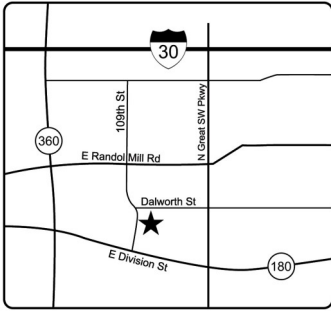

Arlington
3100 Dalworth Ave